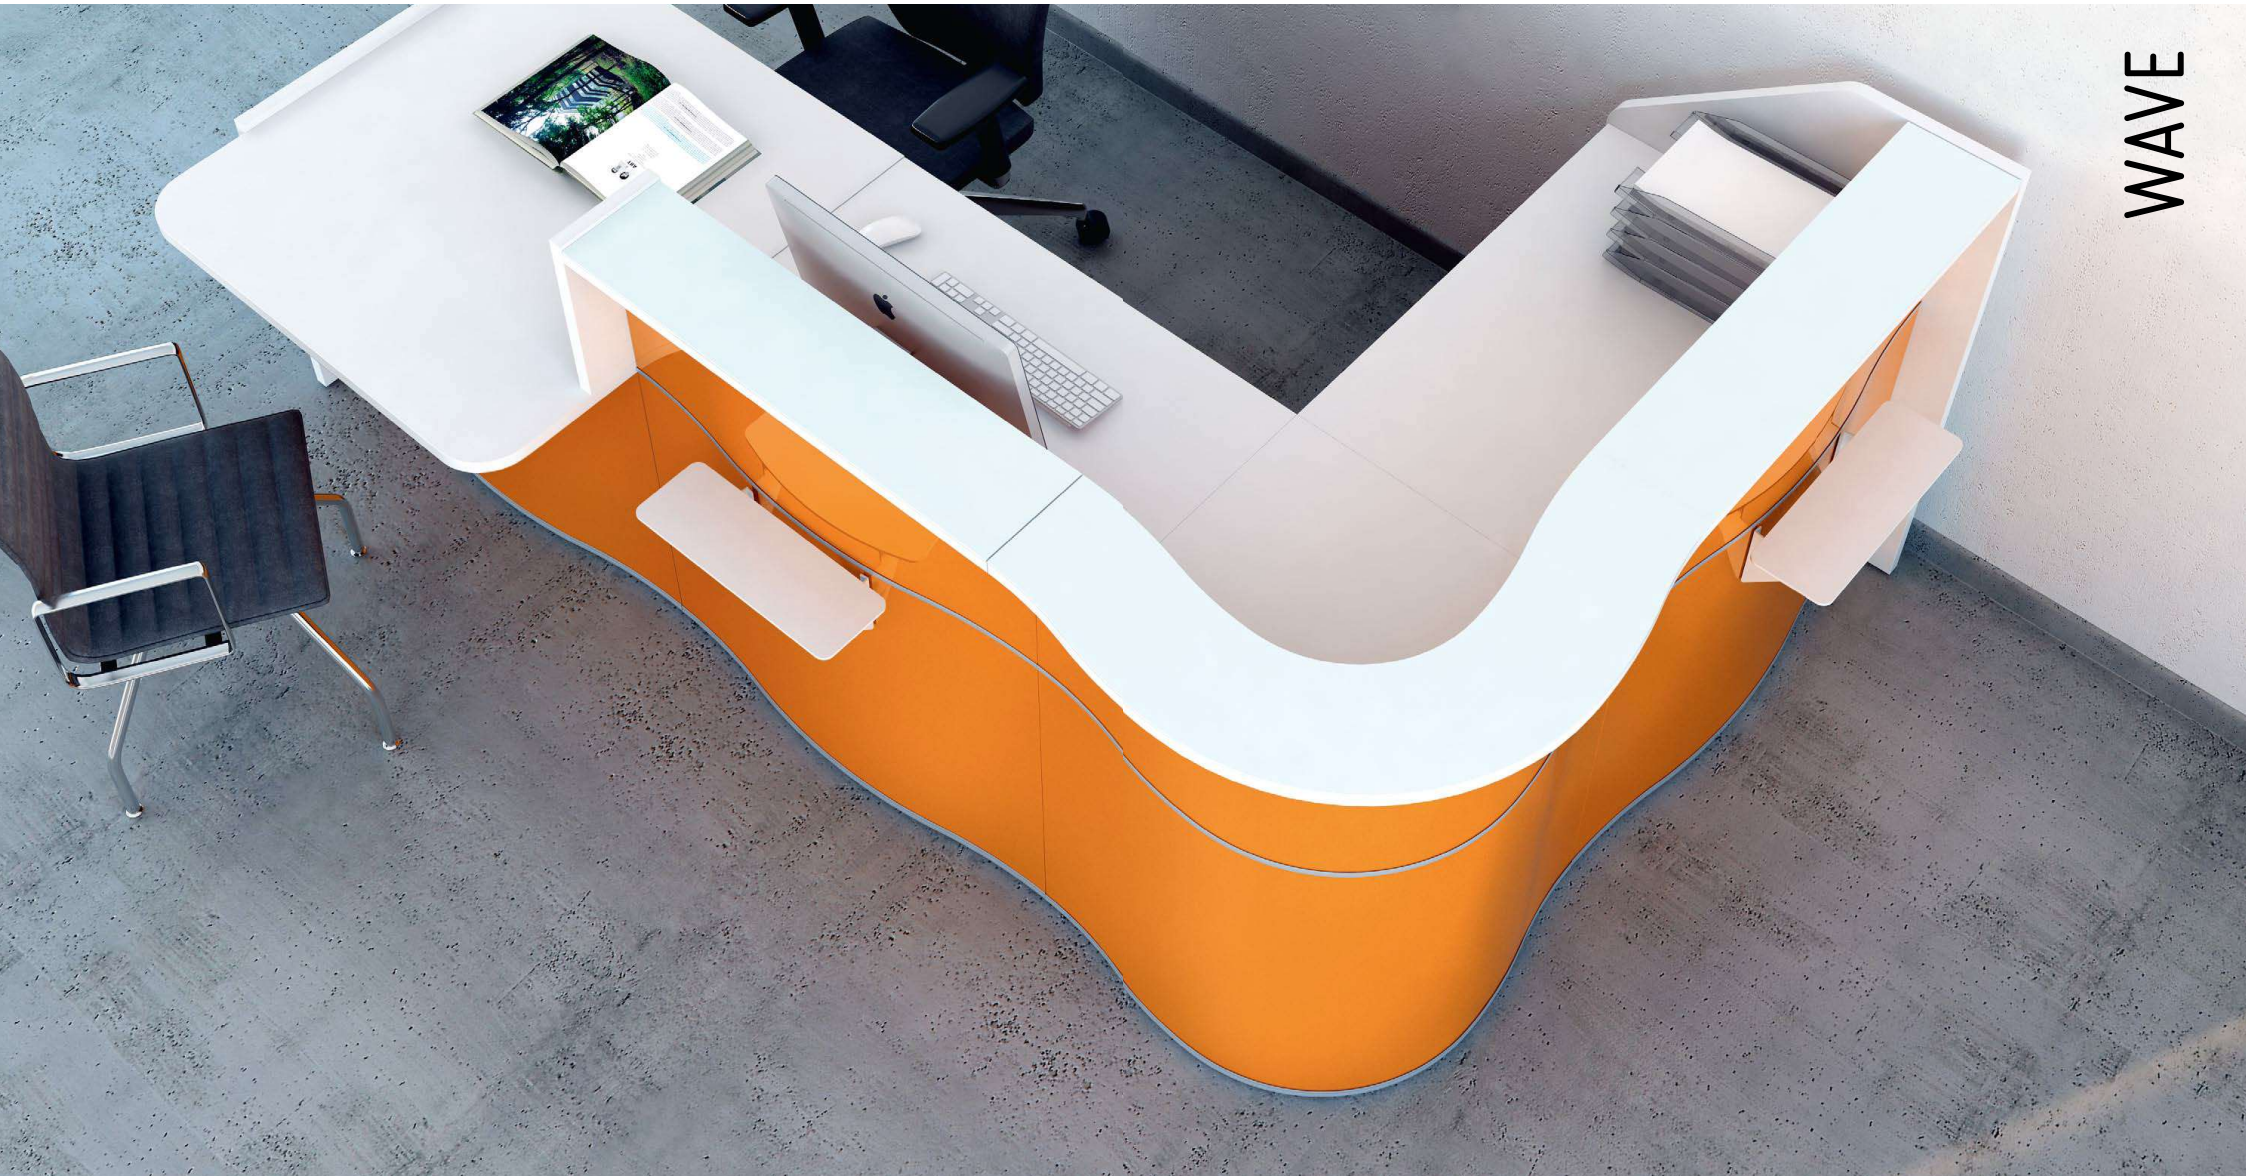

- 81 - HIGH GLOSS BURGUNDY
- 67 - WHITE PASTEL

The outstanding traits of the WAVE include its vibrant and live colors in an abundant variety of burgundy, white, green, orange. Individual spaces are colorfully defined since the Wave's ability to blend into any office space is unequivocal. A wide array of modular elements optimizes the flexibility of arrangements in all situations.

WAVE

The wave reception was created with both enormous and compact office spaces in mind. This brilliant design synchronizes its functionality and esthetic properties.

LUV40P + 2xLUV09

2780 mm / 109 1/2"