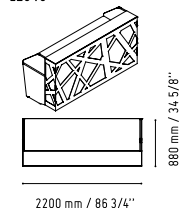

LZ646

2200 mm / 86 3/4"

880 mm / 34 5/8"

67 - WHITE PASTEL

SNL16

1440 mm / 56 3/4"

BLACK GLOSS

reddot design award
winner 2012

LZG46

67 - WHITE PASTEL

ZIG - ZAG

LZ644		
2480	97 3/4"	
2200	86 3/4"	
1146	45 1/8"	

LZ645		
2480	97 3/4"	
2200	86 3/4"	
1146	45 1/8"	

LZ634		
1600	63"	
880	34 5/8"	
1146	45 1/8"	

LZ646		
2200	86 3/4"	
880	34 5/8"	
1146	45 1/8"	