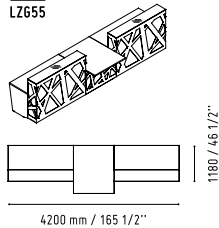

ZIG-ZAG

LZG55

67 - WHITE PASTEL