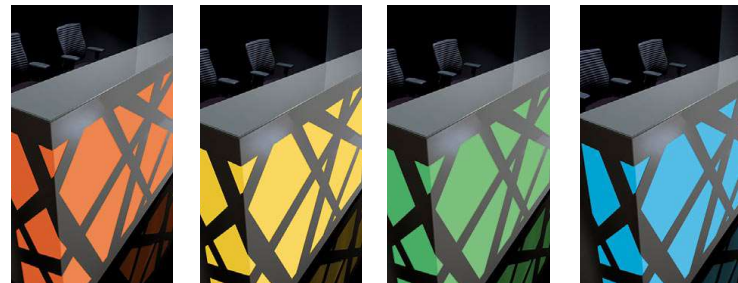

ZIG-ZAG

LZG55

67 - WHITE PASTEL

reddot design award
winner 2012

REMOTE CONTROL

RGBW LED lighting steered with a remote control allows to regulate the intensity and the color of light automatically. Pressing one button changes the color of the reception desk and allows to light the counter in accordance with the selected program with monotonous or pulsating rhythmical colors.

LZG46

67 - WHITE PASTEL