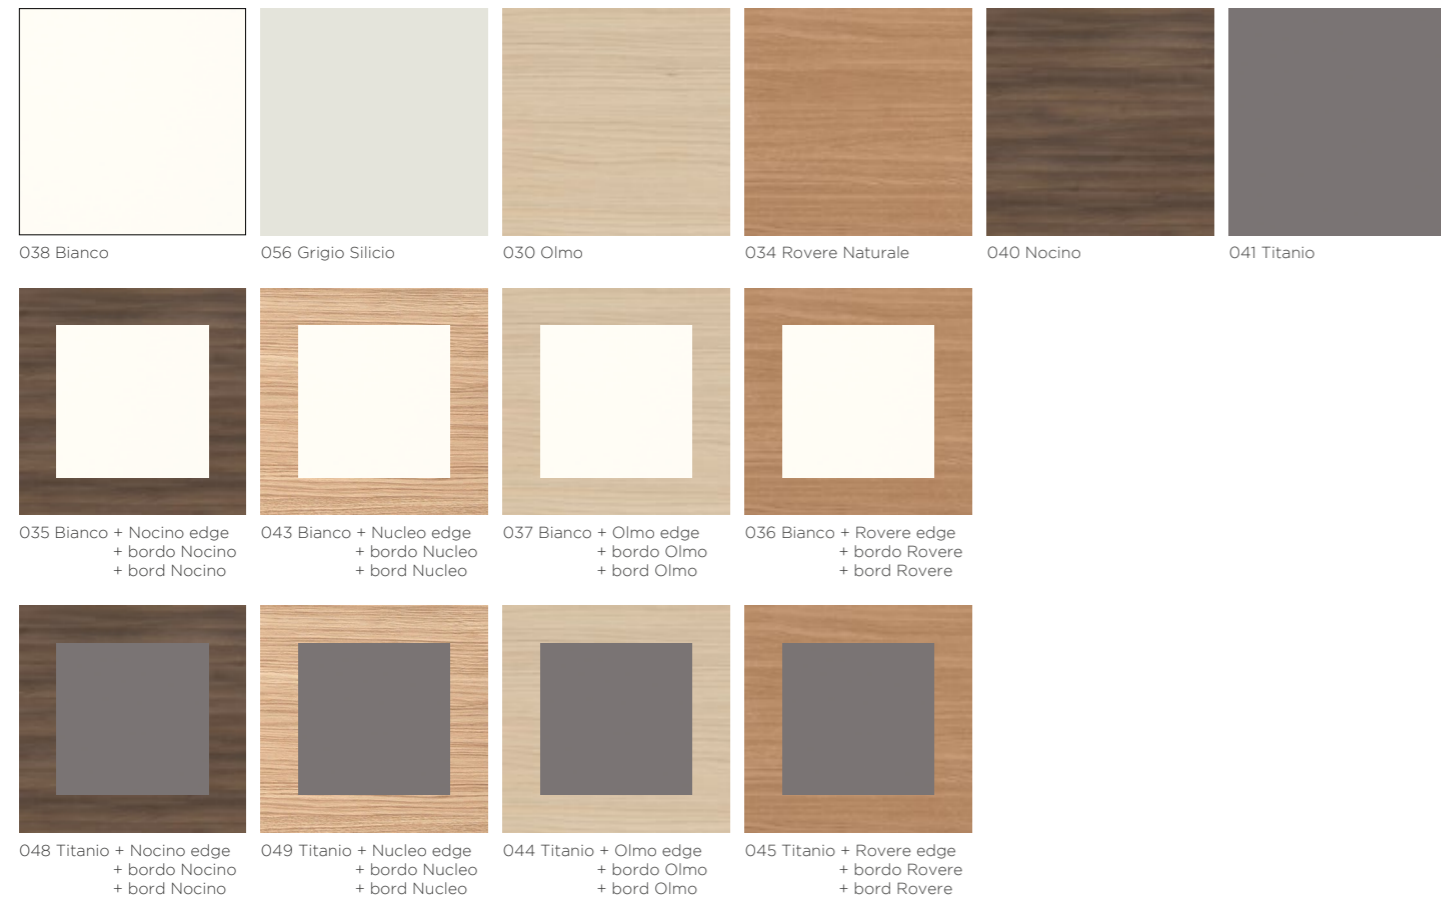

AGILE

MEL - MELAMINE / MELAMINICO / MÉLAMINE

LAC - MATT LACQUERED COLOURS / LACCATI OPACHI / LAQUÉ MAT

LEGS AND BEAMS / GAMBE E TRAVI / PIEDS ET POUTRES

CAT. C - TESSUTO ANGEL / FABRIC ANGEL / TISSU ANGEL

CAT. L - TESSUTO MAIN LINE FLAX / FABRIC MAIN LINE FLAX / TISSU MAIN LINE FLAX

CAT. M - TESSUTO MERIT / FABRIC MERIT / TISSU MERIT

* Colours for reference only and may vary from original / * Campioni colore indicativi, possono differire dall'originale
 * Echantillons de coloris indicatifs, ils peuvent différer de l'original