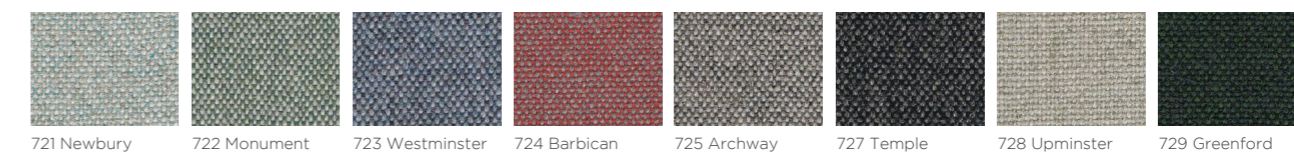

AGILE

MEL - MELAMINE / MELAMINICO / MÉLAMINE

LAC - MATT LACQUERED COLOURS / LACCATI OPACHI / LAQUÉ MAT

LEGS AND BEAMS / GAMBE E TRAVI / PIEDS ET POUTRES

CAT. C - TESSUTO ANGEL / FABRIC ANGEL / TISSU ANGEL

CAT. D - TESSUTO JET / FABRIC JET / TISSU JET

CAT. D+ - TESSUTO JET BIOACTIVE / FABRIC JET BIOACTIVE / TISSU JET BIOACTIVE

CAT. H - TESSUTO LUNA 2 / FABRIC LUNA 2 / TISSU LUNA 2

CAT. I - TESSUTO CAPTURE / FABRIC CAPTURE / TISSU CAPTURE

CAT. L - TESSUTO MAIN LINE FLAX / FABRIC MAIN LINE FLAX / TISSU MAIN LINE FLAX

CAT. M - TESSUTO MERIT / FABRIC MERIT / TISSU MERIT

* Colours for reference only and may vary from original / * Campioni colore indicativi, possono differire dall'originale
 * Echantillons de coloris indicatifs, ils peuvent différer de l'original