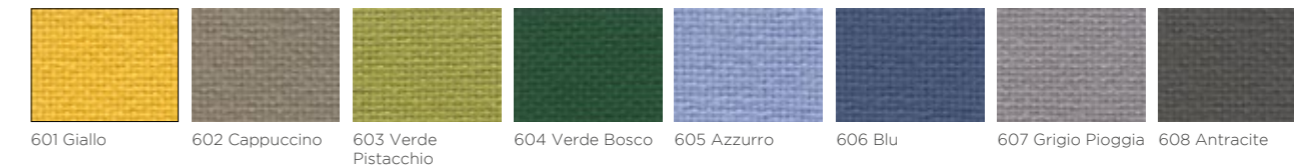

CAT. D - TESSUTO JET / FABRIC JET / TISSU JET