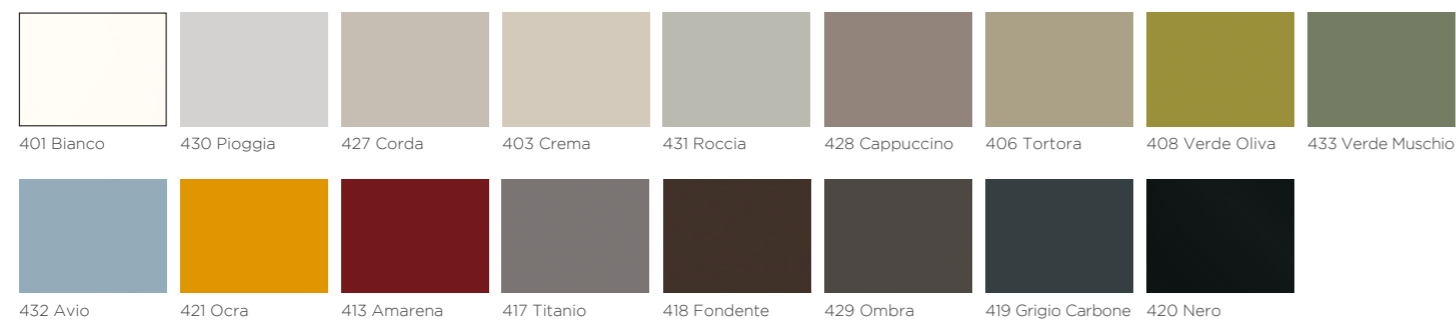

AGILE

MEL - MELAMINE / MELAMINICO / MÉLAMINE

LAC - MATT LACQUERED COLOURS / LACCATI OPACHI / LAQUÉ MAT

LEGS AND BEAMS / GAMBE E TRAVI / PIEDS ET POUTRES

CAT. C - TESSUTO ANGEL / FABRIC ANGEL / TISSU ANGEL

CAT. L - TESSUTO MAIN LINE FLAX / FABRIC MAIN LINE FLAX / TISSU MAIN LINE FLAX

CAT. M - TESSUTO MERIT / FABRIC MERIT / TISSU MERIT

* Colours for reference only and may vary from original / * Campioni colore indicativi, possono differire dall'originale
 * Echantillons de coloris indicatifs, ils peuvent différer de l'original