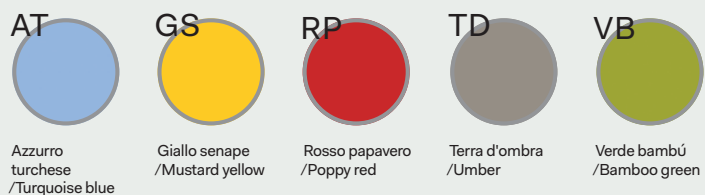

## Tavoli/Tables

Piani di lavoro sp. 1.8 cm, in melaminico con bordi in ABS sp. 0.2 cm/Worktops 1.8 cm thick, in melamine with ABS edge-profiles 0.2 cm thick

Piani di lavoro sp. 1 cm, in vetro temprato retrolaccato acidato con bordi perimetrali lavorati a filo lucido/Worktops 1 cm thick, rear-lacquered and acetated tempered glass with outer polished edges

## Strutture metalliche/Metal structures

## Mobili di servizio/Service units

Scocca e ripiani sp. 1.8 cm, in melaminico/Bodies and shelves 1.8 cm thick, in melamine

Ante scorrevoli sp. 1.8 cm, in melaminico con bordo ABS sp. 0.15 cm colore alluminio/Sliding doors 1.8 cm thick, in melamine with aluminium-coloured ABS edge-profiles 0.15 cm thick

Ante scorrevoli sp. 1.8 cm, in melaminico con bordo ABS sp. 0.15 cm in tinta/Sliding doors 1.8 cm thick, in melamine with ABS edge-profiles 0.15 cm thick, in same color