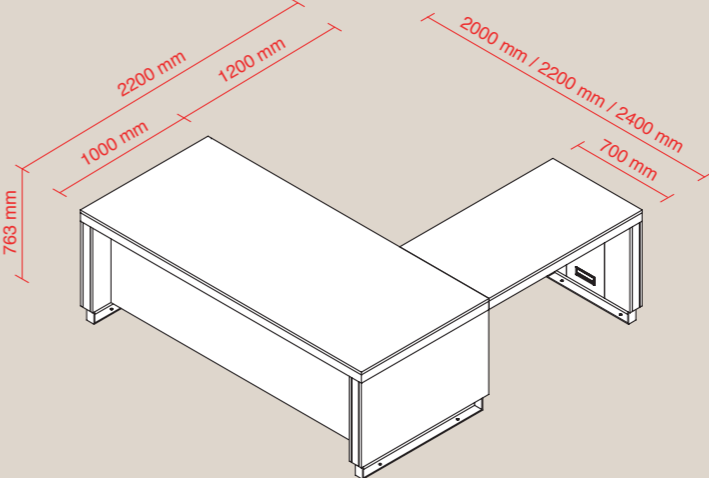

**Presidenziali
Executive**

Libra