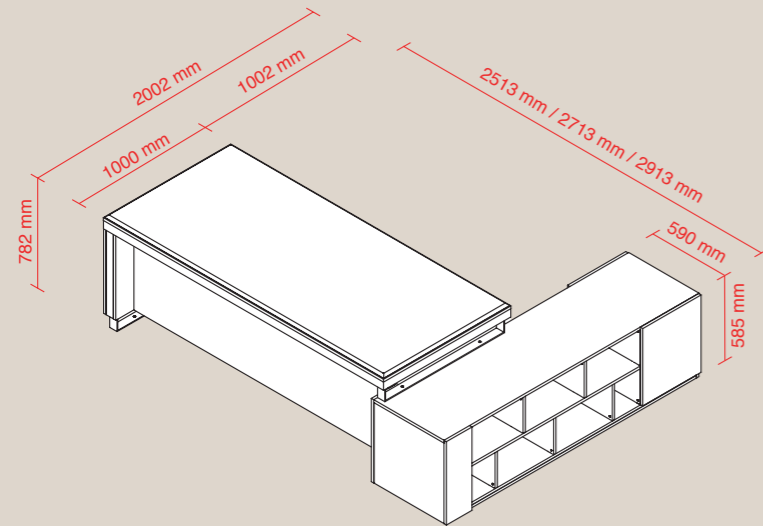

Complementi comuni Common Elements

Cassettiera Pedestal

Mobile di servizio Service unit

Tavoli da caffè Coffee table

Meeting