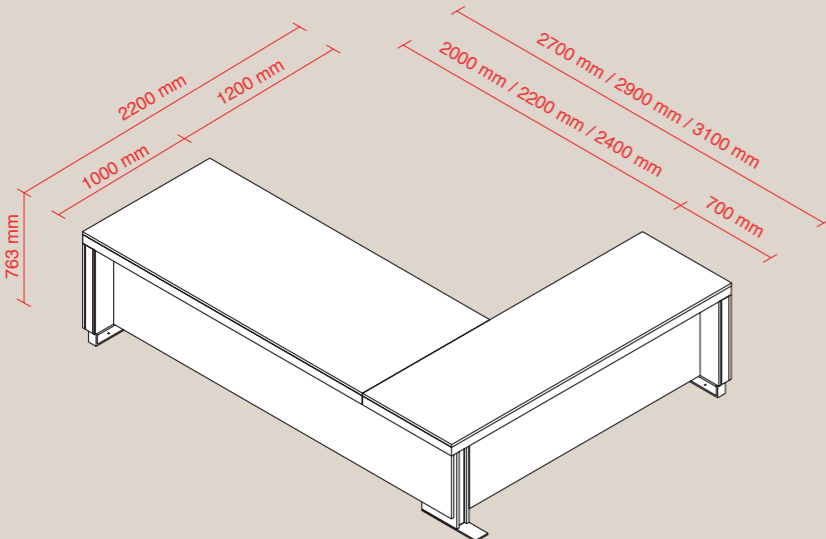

**Presidenziali
Executive**

Libra