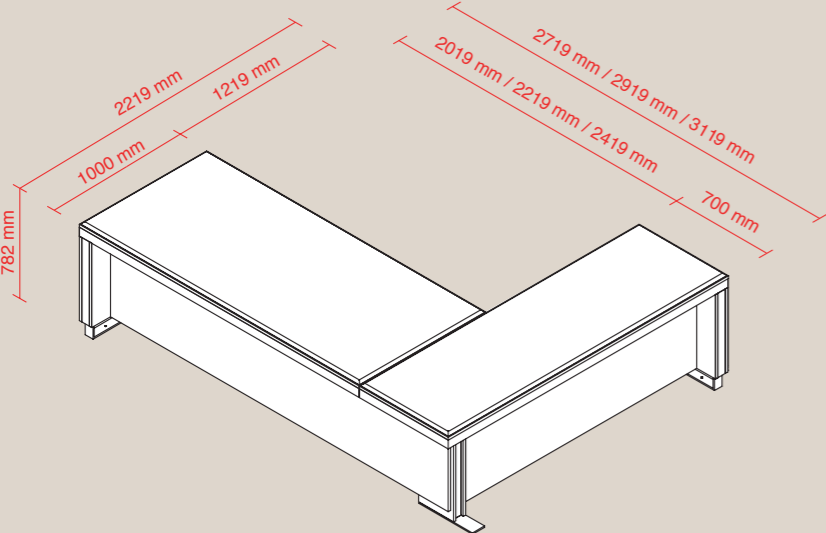

**Presidenziali
Executive**

Libra