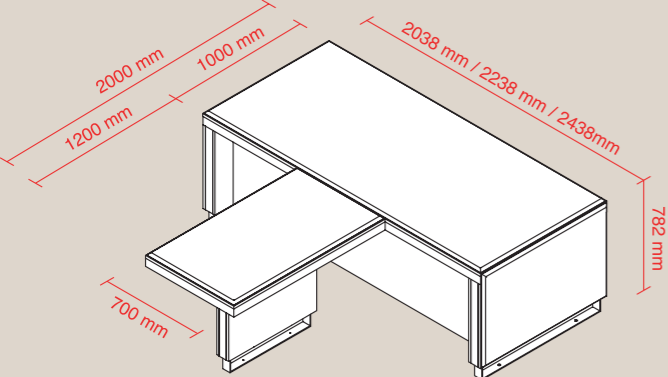

**Presidenziali
Executive**

Libra