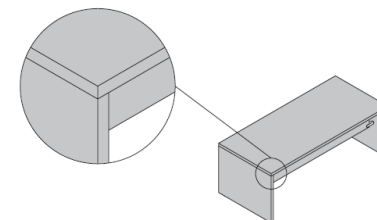

FUNNY+ FIANCO LEGNO _ MFC SIDE PANEL _ PANNEAU LATÉRAL EN MELAMINÉ

- 1 Piano melaminico-MFC worktop-Plan en melaminé
- 2 Fianchi-Side panels-Panneaux laterals
- 3 Gonna-Modesty panel-Voiles de fond

N2NO, N2WE, N3OC, N2GF