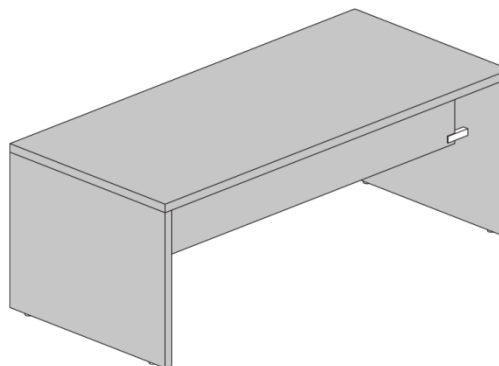

FUNNY+ FIANCO LEGNO _ MFC SIDE PANEL _ PANNEAU LATÉRAL EN MELAMINÉ

- 1 Piano melaminico-MFC worktop-Plan en melaminé
- 2 Fianchi-Side panels-Panneaux laterals
- 3 Gonna-Modesty panel-Voiles de fond

N2NO, N2WE, N3OC, N2GF