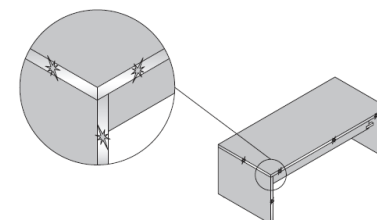

N3BD, N2AN, N3RT

■ Piani e Fianchi nelle finiture N3BD, N2AN e N3RT hanno bordo perimetrale ABS in ALLUMINIO SPAZZOLATO
WorkTops and side panels in finishes N3BD, N2AN and N3RT are edged with rounded ABS in BRUSHED ALUMINIUM
Plateaux et panneaux lateraux en finitions N3BD, N2AN et N3RT bordés en ABS Alu brossé

ESSENZE MELAMINICO Sp. 38 - 18 MELAMINE TYPES Th. 38 - 18 . ESSENCES MELAMINÉ Ep. 38 - 18

N3BD 18-38	N2AN 18-38	N3RT 18-38	N2NO 18-38	N2WE 18-38	N3OC 18-38
Bianco Dance White Dance Blanc Dance	Acero Nordic Nordic Maple Érable Nordic	Rovere Twist Durmast Twist Chêne Twist	Noce Walnut Noyer	Wengé Wenge Wenge	Olmo Classic Elm Classic Orme Classique
N2GF 18-38					
Grigio Fango Mud Grey Gris Boue