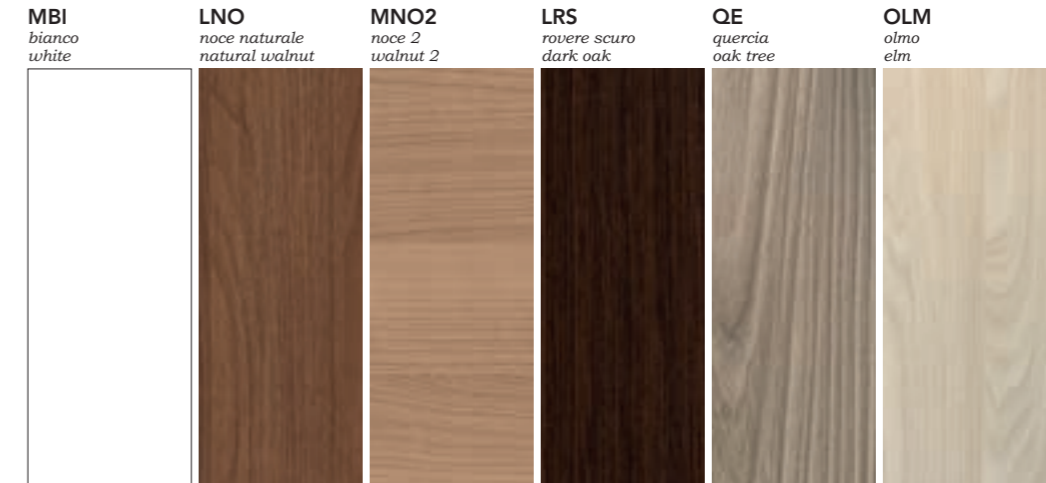

We always find a perfect spot for everything, the only thing that changes continuously is the limit of satisfaction: we love to push it always higher.

scheda tecnica *technical data*

melaminici *melamine*