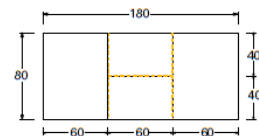

SCHEMA CUCITURE PIANI IN PELLE

LEATHER STITCHING PATTERN PLANS - PLANS DE MOTIF DE COUTURE EN CUIR