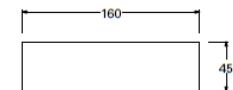

SCHEMA CUCITURE PIANI IN PELLE

LEATHER STITCHING PATTERN PLANS - PLANS DE MOTIF DE COUTURE EN CUIR