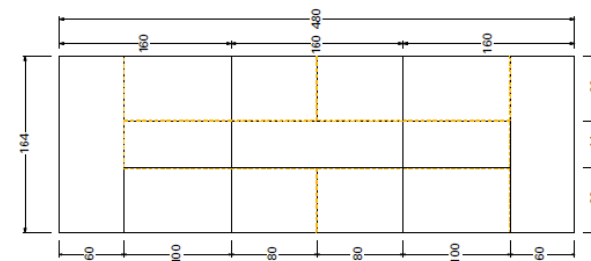

Fiches techniques

SCHEMA CUCITURE PIANI IN PELLE

LEATHER STITCHING PATTERN PLANS - PLANS DE MOTIF DE COUTURE EN CUIR

SCHEMA PRODOTTO

Product Data Sheet

Fiches techniques

YOGA
DIREZIONALE EXECUTIVE DIRECTIONELL