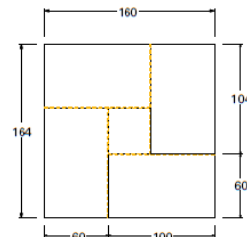

Fiches techniques

SCHEMA CUCITURE PIANI IN PELLE

LEATHER STITCHING PATTERN PLANS - PLANS DE MOTIF DE COUTURE EN CUIR

SCHEMA PRODOTTO

Product Data Sheet

Fiches techniques

YOGA
DIREZIONALE EXECUTIVE DIRECTIONELL