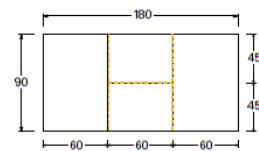

Fiches techniques

SCHEMA CUCITURE PIANI IN PELLE

LEATHER STITCHING PATTERN PLANS - PLANS DE MOTIF DE COUTURE EN CUIR

SCHEMA PRODOTTO

Product Data Sheet

Fiches techniques

YOGA
DIREZIONALE EXECUTIVE DIRECTIONELL