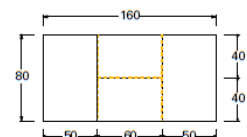

SCHEMA CUCITURE PIANI IN PELLE

LEATHER STITCHING PATTERN PLANS - PLANS DE MOTIF DE COUTURE EN CUIR