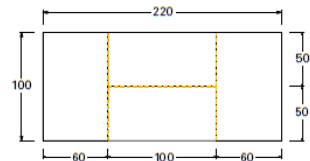

SCHEMA PRODOTTO

Product Data Sheet

Fiches techniques

SCHEMA CUCITURE PIANI IN PELLE

LEATHER STITCHING PATTERN PLANS - PLANS DE MOTIF DE COUTURE EN CUIR