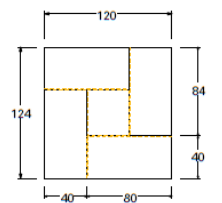

Fiches techniques

SCHEMA CUCITURE PIANI IN PELLE

LEATHER STITCHING PATTERN PLANS - PLANS DE MOTIF DE COUTURE EN CUIR

SCHEMA PRODOTTO

Product Data Sheet

Fiches techniques

YOGA
DIREZIONALE EXECUTIVE DIRECTIONELL