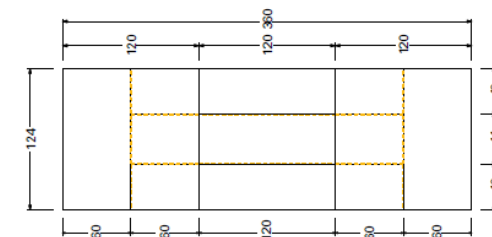

Fiches techniques

SCHEMA CUCITURE PIANI IN PELLE

LEATHER STITCHING PATTERN PLANS - PLANS DE MOTIF DE COUTURE EN CUIR

SCHEMA PRODOTTO

Product Data Sheet

Fiches techniques

YOGA
DIREZIONALE EXECUTIVE DIRECTIONELL