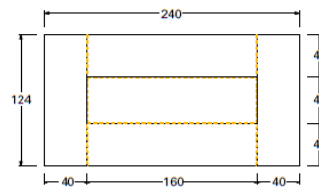

SCHEMA PRODOTTO

Product Data Sheet

Fiches techniques

SCHEMA CUCITURE PIANI IN PELLE

LEATHER STITCHING PATTERN PLANS - PLANS DE MOTIF DE COUTURE EN CUIR